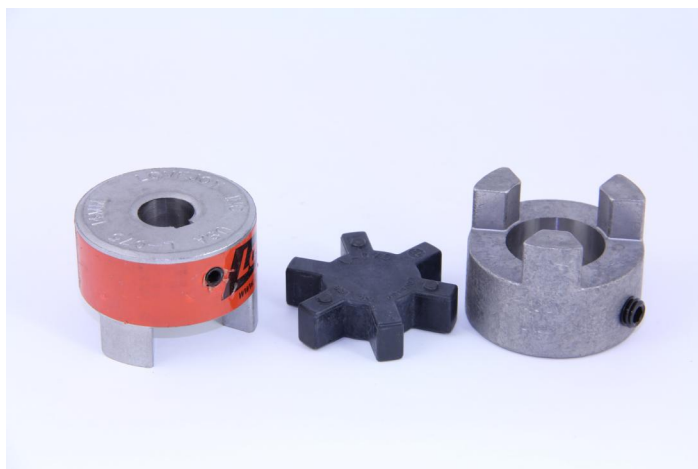

Claw clutch packet

Product code

6025

Price

158,38 €

3 parts

3 parts