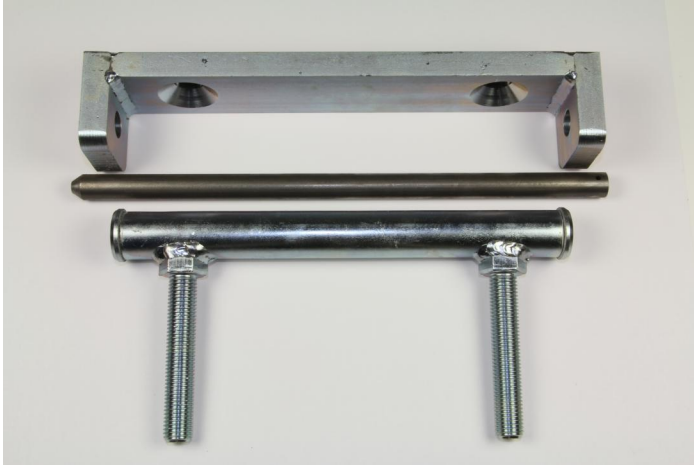

## Hinge for filling hatch

Product code

10992

Price

145,92 €

Bio 120-3000

Bio 120-3000