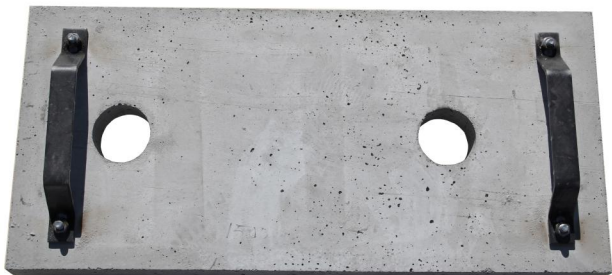

Reflector stone? under convection hatch, Bio 1500kW B51521a 720x338x50

Product code	10227
Price	244,73 €

2 pcs/boiler