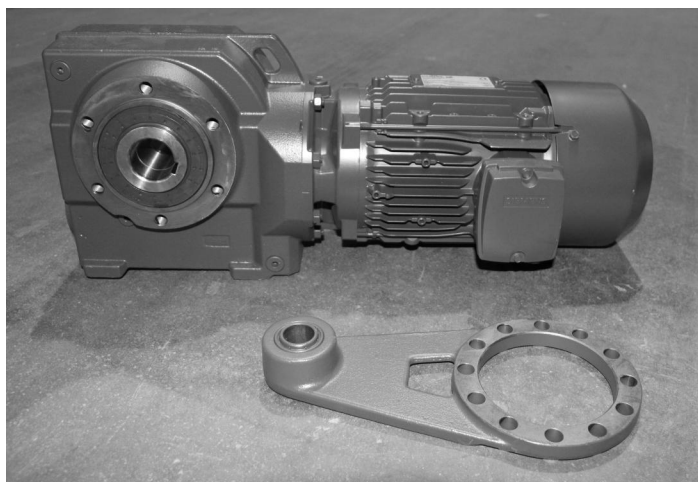

Gear motor 1,5kW, 14rpm

Product code

6029

Price

1 557,71 €