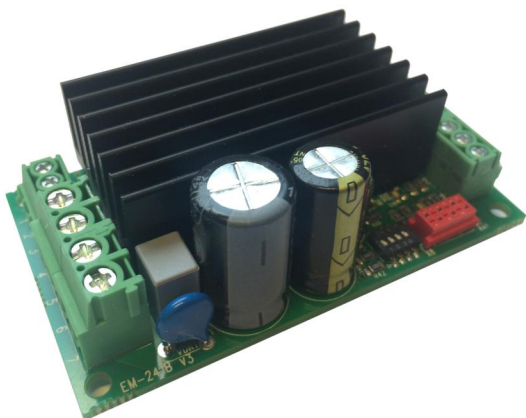

Control card for linear motor EM-241A2 V1,5

Product code	16439
Price	210,84 €

For Linak 36AC42+20120B24