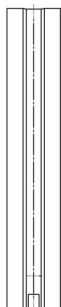

Side ceramic middle left Multijet 1000 LAP-MK10027

Product code

17508

Price

222,91 €