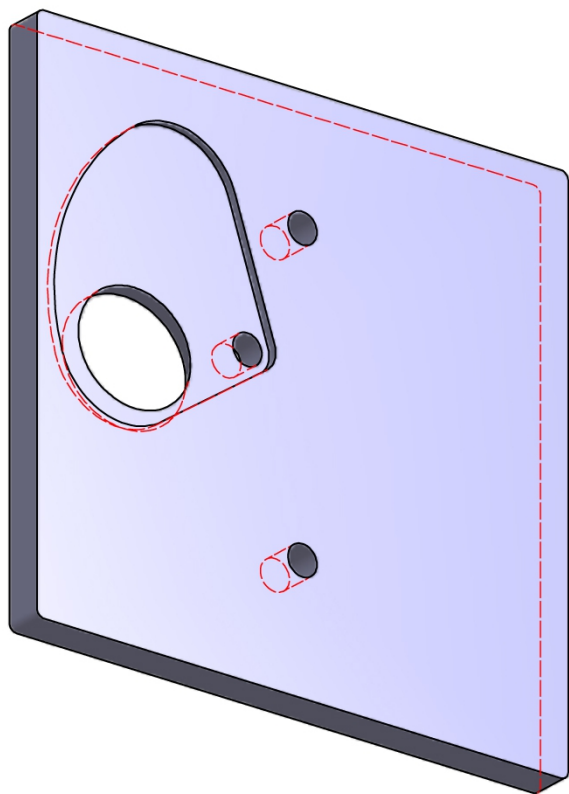

# Service hatch inner isolation BCOM60-66D 25x366x366

Product code

14728

Price

106,14 €

BCOM60-66D 25x366x366